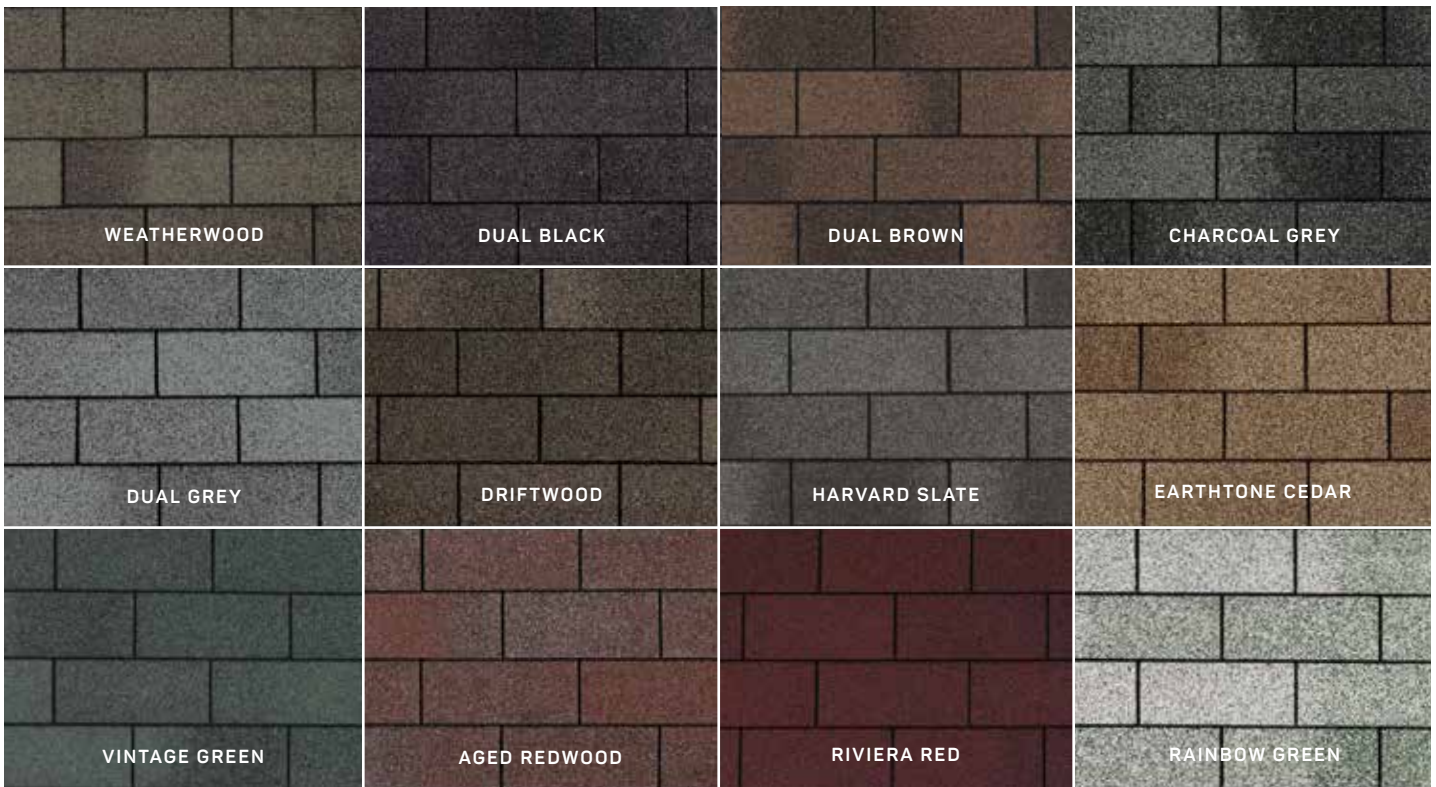

Marathon™ Collection

Limited Warranty¹ 3-Tab Design Shingles

Colour Featured: Driftwood

5-5/8" EXPOSURE

FASTLOCK™ SEALANT

Take that New Roof Back to Beautiful Basics.

IKO Marathon 25 and IKO Marathon 25 AR traditional shingles are of solid construction and a 3-tab design that has always been popular with homeowners.

Their large metric size means these shingles go down fast and easy, to save you time and labour. And IKO's Fastlock™ modified bitumen sealant is thick and aggressive to promote a strong bond.

IKO's advanced colour blending technology produces a wide array of consistent, yet exciting colour blends for any style of home.

¹See Limited Warranty at IKO.com for complete terms, conditions, restrictions, and application requirements.

		Weatherwood	Dual Black	Dual Brown	Charcoal Grey	Dual Grey	Driftwood	Harvard Slate	Earthtone Cedar	Vintage Green	Aged Redwood	Riviera Red	Rainbow Green
CANADA EAST	Marathon 25 AR	✓	✓	✓	✓	✓	✓	✓	✓	✓	✓	✓	✓
CANADA WEST	Marathon 25	✓	✓	✓	✓	✓	✓	✓	✓				

To ensure complete satisfaction, please view several full size shingles and an actual roof installation prior to final colour selection as the shingle swatches and house photography shown are as accurate as modern printing processes allow, and do not fully represent the entire colour blend range, nor the impact of sunlight.